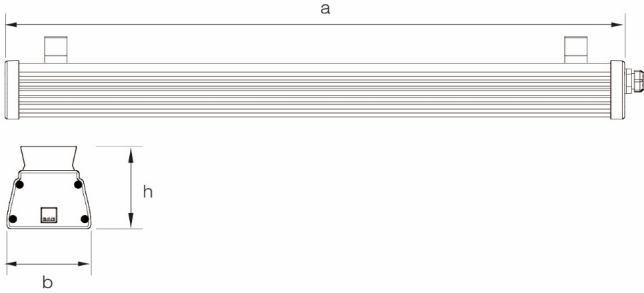

GARLED ECO

16W Led Waterproof Luminaire - Frosted Glass

Order Code : 3076132
 Product Code : GAR 016U 40KS00 1K4 030

Product Data

Standard Features

Housing	: Aluminum extrusion profile
Diffuser	: Frosted glass with tempered
IP Grade	: IP 65
Installation	: Surface mounted
Light Source	: Mid Power LED

GARLED ECO

16W Led Waterproof Luminaire - Frosted Glass

3076132 GAR 016U 40KS00 1K4 030

Dimension (mm)

	a	b	h
Standard	311	73	61

Weight (kg)

Standard	1,4
----------	-----

- EAE, reserves the right to make changes without prior notice.