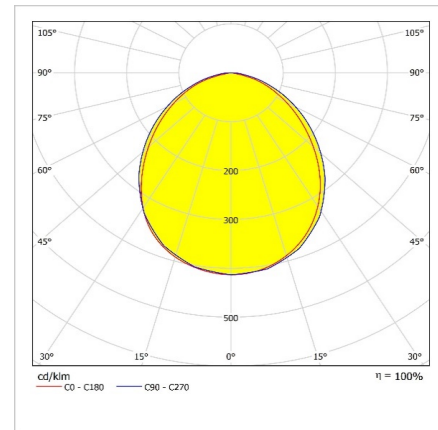

Photometric Curve

Optional Features

Correlated Color Temperatures	: 5700K
Emergency Kit Options	: No
DALI Option	: No