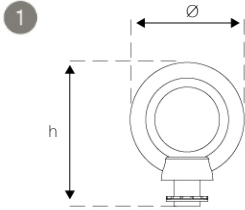

3280510 SRD 081U 40FS00 AR 13K5 65

Dimensions (mm)

	a	b	h
Standard	400	400	190
Double Model	842	400	320

Weight (kg)

Standard	7,3
With Emergency Kit (1 hr.)	8,6
With Emergency Kit (3 hrs.)	8,8
Double Model	15,2

Double Model

Suspension Set

Suspension Set Dimensions (mm) and Weight (gr)

	a - Ø	b	h	Weight (gr)
1- Pendant Single Hanger Set	44	-	55	25
2- Cable Tray and Wall Hanger Set	100	65	102,5	400
3- Busbar Hanger Set	100	65	114,5	300
4- Double Hanger Set	365	470	300	2700