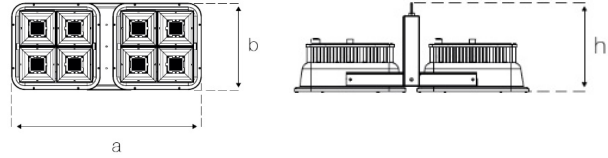

3280510 SRD 081U 40FS00 AR 13K5 65

Dimensions (mm)

	a	b	h
Standard	400	400	190
Double Model	842	400	320

Weight (kg)

Standard	7,3
With Emergency Kit (1 hr.)	8,6
With Emergency Kit (3 hrs.)	8,8
Double Model	15,2

Double Model

Suspension Set

Suspension Set Dimensions (mm) and Weight (gr)

	a - Ø	b	h	Weight (gr)
1- Pendant Single Hanger Set	44	-	55	25
2- Cable Tray and Wall Hanger Set	100	65	102,5	400
3- Busbar Hanger Set	100	65	114,5	300
4- Double Hanger Set	365	470	300	2700