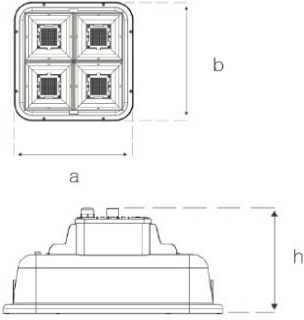

3280510 SRD 081U 40FS00 AR 13K5 65

Dimensions (mm)

	a	b	h
Standard	400	400	190
Double Model	842	400	320

Weight (kg)

Standard	7,3
With Emergency Kit (1 hr.)	8,6
With Emergency Kit (3 hrs.)	8,8
Double Model	15,2

Double Model

Suspension Set

Suspension Set Dimensions (mm) and Weight (gr)

	a - Ø	b	h	Weight (gr)
1- Pendant Single Hanger Set	44	-	55	25
2- Cable Tray and Wall Hanger Set	100	65	102,5	400
3- Busbar Hanger Set	100	65	114,5	300
4- Double Hanger Set	365	470	300	2700