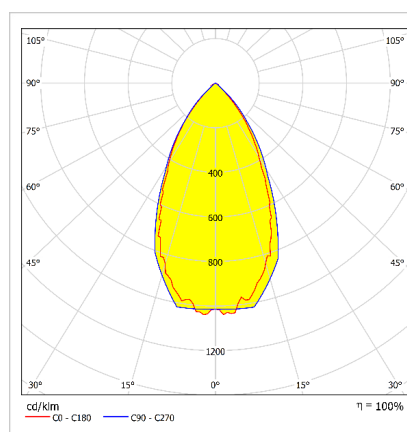

Photometric Curve

Optional Features

Correlated Color Temperatures	: 5700K, 6500K
Emergency Kit Options	: 1, 3 hours
DALI Option	: Yes
Optic Pain Option	: Wide angle, extra wide angle