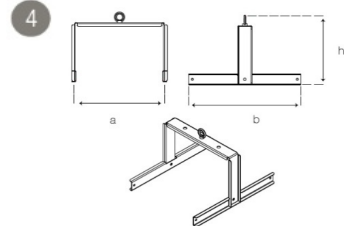

Double Hanger Set

Order Code : 3096353

Product Code : SRD IKILI ASKI TK

- EAE, reserves the right to make changes without prior notice.