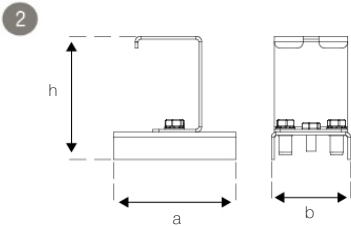

Pendant Single Hanger Set

Order Code : 3096325

Product Code : SRD SARKIT TEKLI ASKI TK

Cable Tray and Wall Hanger Set

Order Code : 3096324

Product Code : SRD TAVA ASKI TK