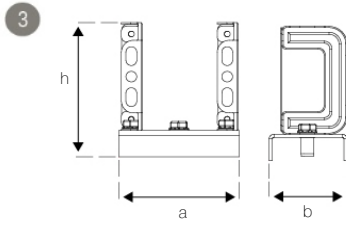

Busbar Hanger Set

Order Code : 3096326

Product Code : SRD BUSBAR ASKI TK