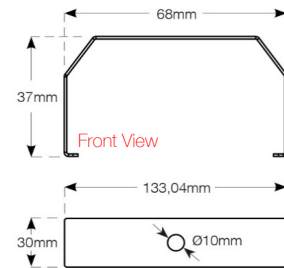

Top View

- EAE, reserves the right to make changes without prior notice.