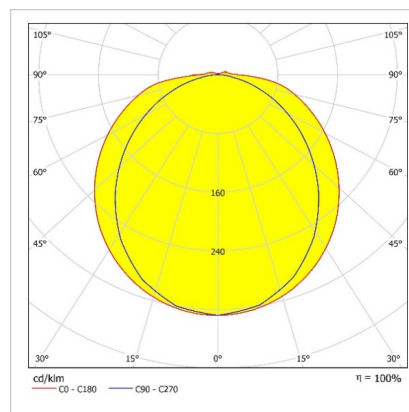

Photometric Curve

Optional Features

Correlated Color Temperatures : 3000K, 5700K, 6500K