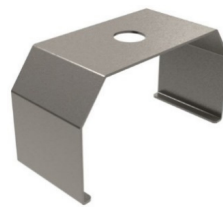

LINA ETANJ V.3

Surface Mounted 10 W Etanj LED Luminaire

Order Code : 3107068
 Product Code : LNE 010U 400D00 1K0 030 ST V.3

Product Data

Standard Features

Housing	: Aluminium extrusion housing
Diffuser	: Glare controlled opal diffuser
IP Grade	: IP65
Installation	: Surface mounted
Light Source	: Mid Power LED

LINA ETANJ V.3

Surface Mounted 10 W Etanj LED Luminaire

3107068 LNE 010U 40OD00 1K0 030 ST V.3

Dimension (mm)

	a	b	h	d
Standard	373	65	83	70

Weight (kg)

Standard	0,8
----------	-----

Suspension Set