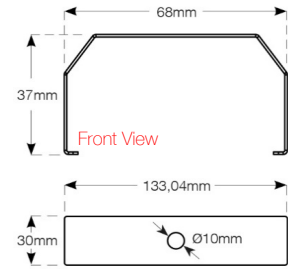

Top View

- EAE, reserves the right to make changes without prior notice.