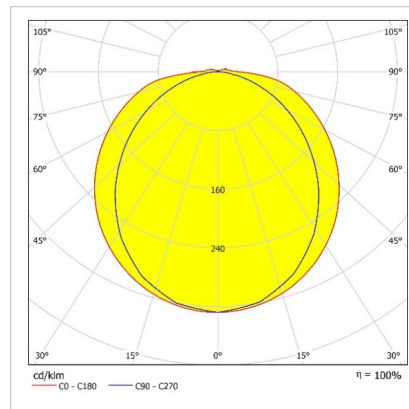

Photometric Curve

Optional Features

Correlated Color Temperatures	: 3000K, 5700K, 6500K
Emergency Kit Options	: 1, 3 hours
DALI Option	: Yes
Sensor	: Yes