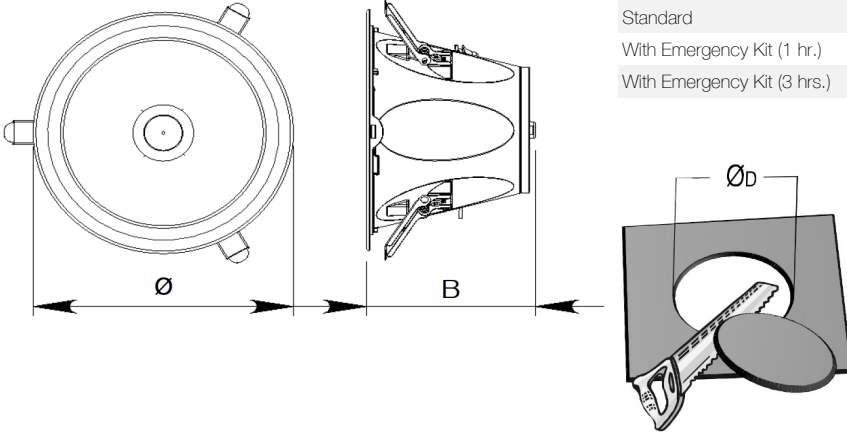

Photometric Curve

Optional Features

Correlated Color Temperatures	: 3000K, 5700K
Emergency Kit Options	: 1, 3 hours
DALI Option	: Yes

COOLED - X

Recessed mounted 20 W Spot LED Luminaire

3134602 CLD 019A 400A00 2K2 06 20 (METALİK)

Dimensions (mm)

	Ø	B	Ø D
Standard	180	116	160
With Emergency Kit (1 hr.)	180	116	160
With Emergency Kit (3 hrs.)	180	116	160

Weight (kg)

Standard	0,3
With Emergency Kit (1 hr.)	1,5
With Emergency Kit (3 hrs.)	1,8