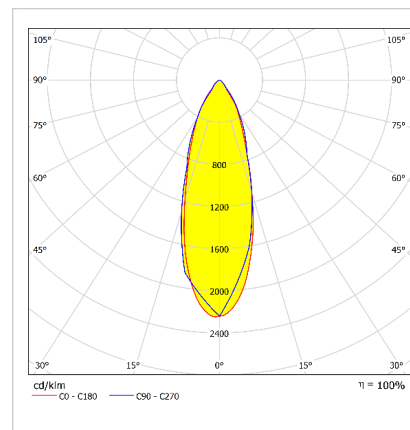

Photometric Curve

Optional Features

Correlated Color Temperatures	: 3000K, 5700K
Emergency Kit Options	: 1, 3 hours
DALI Option	: Yes